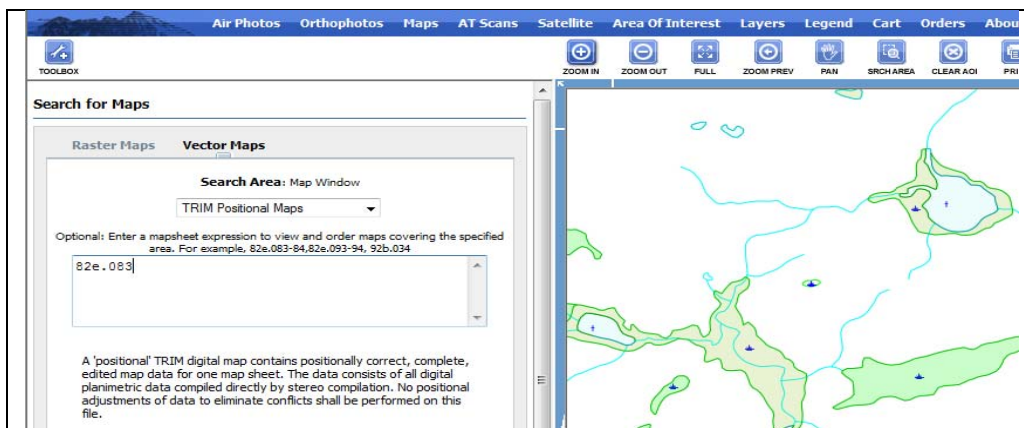

Navigate to your area of interest using **Place Name, Mapsheet or Address** in the search field in the upper right hand corner of the screen or by using the **Pan** and **Zoom** tools or by using the **Area of Interest** selection tools on the main menu toolbar.

Once you have determined your area of interest, select the following:

Click the Maps tab

Click on the drop down menu

This will display a list of available Vector map products

Click the Search tab to get product information.

The search results will indicate the number of mapsheets found in your area of interest.

Search Area Window

If you know the mapsheet number e.g. 82e.083 you can enter that in the Search Area window and then click the Search for.... button.