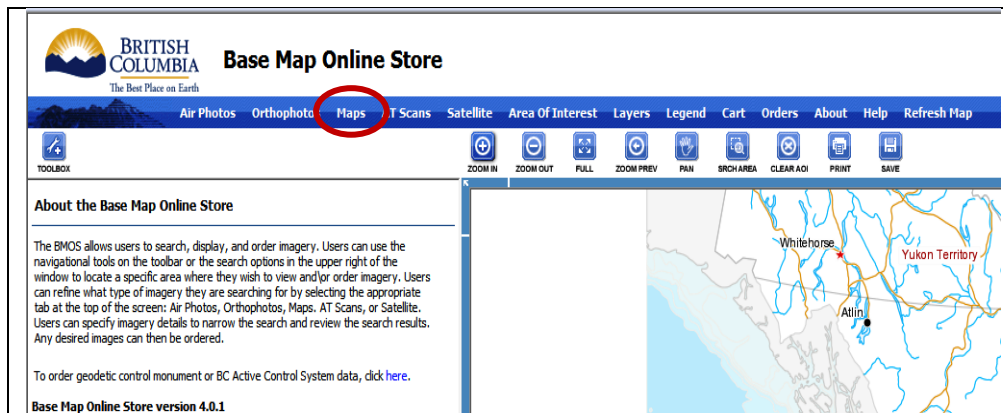

Base Map Online Store – Ordering TRIM Positional Maps

Orders for TRIM digital vector data mapsheets, raster base maps, digital orthophoto mapsheets, digital airphotos and other products can now be placed via the **Base Map Online Store** at <http://www.basemaps.gov.bc.ca> with VISA, Mastercard or AMEX. The application can be launched directly from <http://openmaps.gov.bc.ca/imfows13/imf.jsp?site=idt>.

Note: Supported browsers are: MS Internet Explorer 6 or higher, Netscape 8/9 or Mozilla Firefox 3.0.

A valid **Business BCeID** or **Basic BCeID** (<http://www.bceid.ca>) or **IDIR** account (for BC Government staff) is required to login. A Basic BCeID can be setup online in a few minutes.

Navigate to your area of interest using **Place Name, Mapsheet or Address** in the search field in the upper right hand corner of the screen or by using the **Pan** and **Zoom** tools or by using the **Area of Interest** selection tools on the main menu toolbar.

Once you have determined your area of interest, select the following:

Click the Maps tab