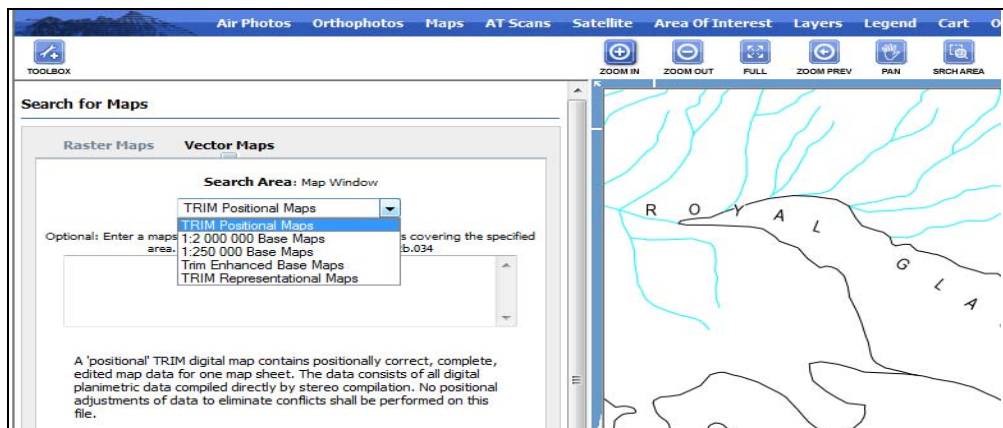

Navigate to your area of interest using **Place Name, Mapsheet or Address** in the search field in the upper right hand corner of the screen or by using the **Pan** and **Zoom** tools or by using the **Area of Interest** selection tools on the main menu toolbar.

Once you have determined your area of interest, select the following:

Click the Maps tab

Click on the drop down menu

This will display a list of available Vector map products

Click the Search tab to get product information.