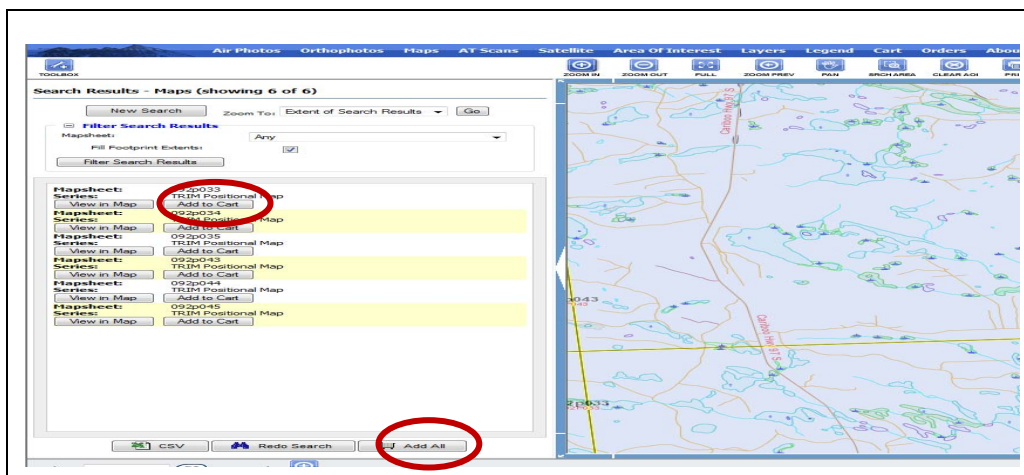

Once you have determined your area of interest, select the following:

Click the Maps tab

Click on the drop down menu

This will display a list of available Vector map products

Click the Search tab to get product information.

The search results will indicate the number of mapsheets found in your area of interest.

Search Area Window

If you know the mapsheet number e.g. 82e.083 you can enter that in the Search Area window and then click the Search for.... button.

To purchase one or more TRIM Positional maps.

Click the Add to Cart or Add All to Cart tab

This will prompt you to login with your BCeID or IDIR account.

Once you have completed your **Checkout** and hit the **Submit & Pay** tab you will be sent an e-mail with order details.