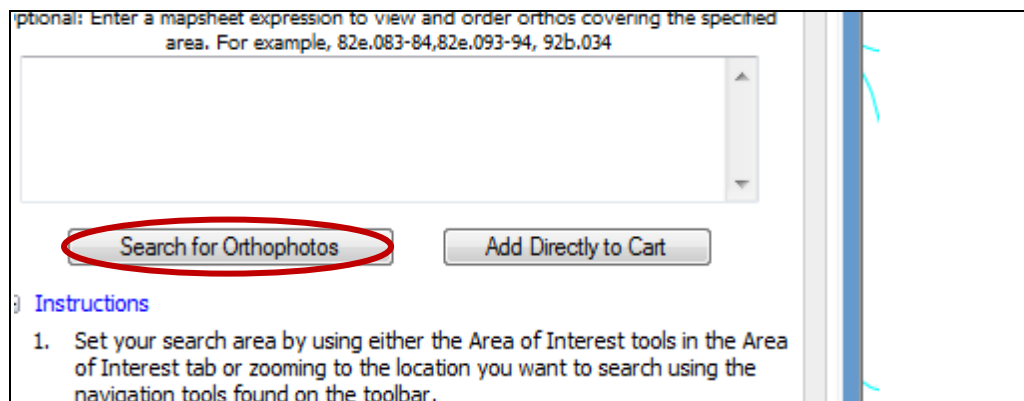

Navigate to your area of interest by entering a **Place Name, Mapsheet or Address** in the search field in the upper right hand corner of the screen or by using the **Pan** and **Zoom** tools or by using the **Area of Interest** selection tools on the main menu toolbar.

Once you have determined your area of interest, select the following:

**Click the
Orthophoto tab**

**Click the Search
for Orthophotos
tab**

A list of most recent orthophotos will be displayed.

To narrow your search you can enter a specific year, projection or series and then click the **Filter Search Results** tab