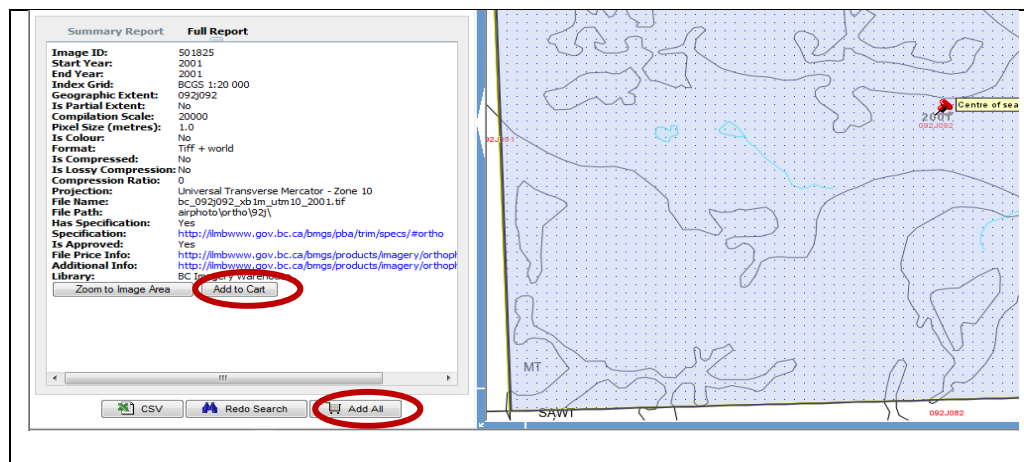

To purchase orthophotos or orthomosaics

Click the **Add to Cart** or the **Add All** button.

You will then be prompted to login with your BCeID or IDIR account.