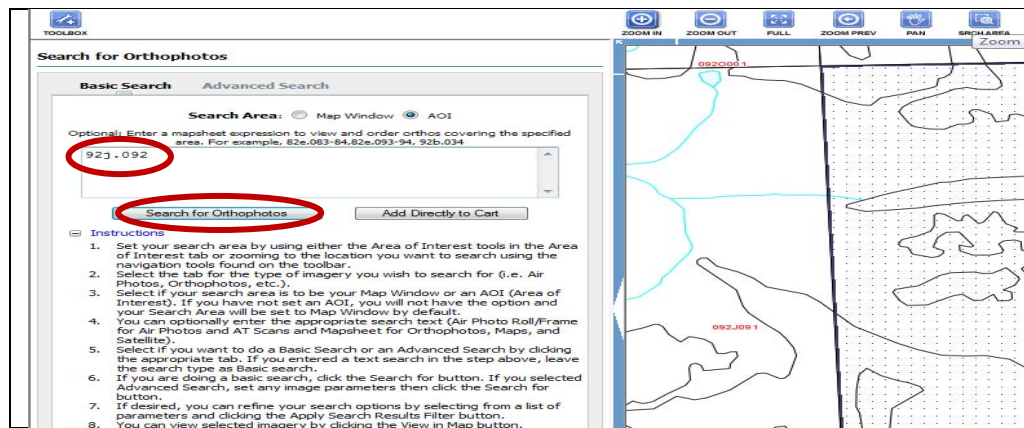

Once you have determined your area of interest, select the following:

**Click the
Orthophoto tab**

**Click the Search
for Orthophotos
tab**

A list of most recent orthophotos will be displayed.

To narrow your search you can enter a specific year, projection or series and then click the **Filter Search Results** tab

Click on the **Full Report** to view image details.

Search Area Window

If you know the Mapsheet Expression # (e.g. 92j.092) you can enter that directly in the Search Area window and then click **Search for Orthophotos**.